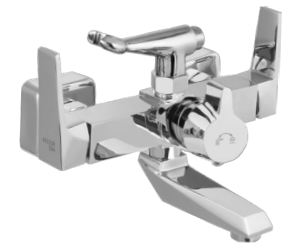

SINK MIXER WITH TOP SWIVEL SQUARE SPOUT
AR-1107-B
M.R.P ₹ 5555/-

SINGLE LEVER SINK MIXER WITH TOP SWIVEL SPOUT
AR-1120
M.R.P ₹ 6325/-

SINGLE LEVER SINK MIXER WITH TOP SWIVEL SQUARE SPOUT
AR-1120-B
M.R.P ₹ 6545/-

PILLAR TAP
AR-1104
M.R.P ₹ 2338/-

EXTENDED PILLAR TAP
AR-1112
M.R.P ₹ 4125/-

SINGLE LEVER BASIN MIXER
AR-1117
M.R.P ₹ 4180/-

EXTENDED SINGLE LEVER BASIN MIXER
AR-1118
M.R.P ₹ 6600/-

SIDE HANDLE WALL MIXER TELEPHONIC WITH BEND
AR-1113-B
M.R.P ₹ 6875/-

SIDE HANDLE WALL MIXER 3 IN 1
AR-1115-B
M.R.P ₹ 7222/-

SIDE HANDLE WALL MIXER TELEPHONIC WITH CRUTCH
AR-1114-B
M.R.P ₹ 6875/-

CONCEALED STOP COCK UPPER PART
AR-1111
M.R.P ₹ 699/-

FLUSH COCK UPPER PART
AR-1110
M.R.P ₹ 1364/-