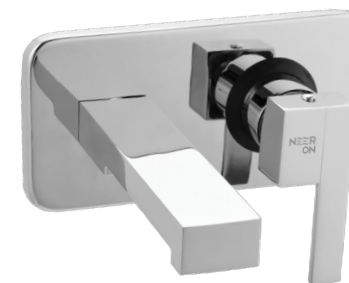

ANGLE VALVE
PL-1308
M.R.P ₹ 1155/-

2 IN 1 ANGLE VALVE
PL-1309
M.R.P ₹ 2024/-

SWAN NECK WITH TOP SWIVEL SPOUT
PL-1305
M.R.P ₹ 2552/-

SWAN NECK PILLAR TAP WITH TOP SWIVEL SQUARE SPOUT
PL-1305-B
M.R.P ₹ 2827/-

SINK TAP WITH TOP SWIVEL SPOUT
PL-1306
M.R.P ₹ 2475/-

SINK TAP WITH TOP SWIVEL SQUARE SPOUT
PL-1306-B
M.R.P ₹ 2750/-

SINGLE LEVER WALL MOUNTED BASIN MIXER UPPER PART
PL-1319
M.R.P ₹ 2497/-

PEARL

UPPER PART OF SINGLE LEVER CONCEALED DIVERTOR 4 WAY (40MM) HIGH FLOW (ON/OFF CARTRIDGE)
PL-1321
M.R.P ₹ 2123/-