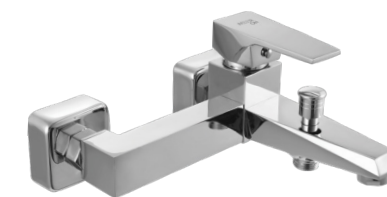

SWAN NECK PILLAR TAP WITH TOP SWIVEL SPOUT
AR-1105
M.R.P ₹ 2783/-

SWAN NECK PILLAR TAP WITH TOP SWIVEL SQUARE SPOUT
AR-1105-B
M.R.P ₹ 3058/-

SINK TAP WITH TOP SWIVEL SPOUT
AR-1106
M.R.P ₹ 2365/-

SINK TAP WITH TOP SWIVEL SQUARE SPOUT
AR-1106-B
M.R.P ₹ 2695/-

SINGLE LEVER WALL MIXER
AR-1126
M.R.P ₹ 7150/-

SINGLE LEVER WALL MOUNTED BASIN MIXER UPPER PART
AR-1119
M.R.P ₹ 2530/-

ARCHIES

UPPER PART OF SINGLE LEVER
CONCEALED DIVERTOR 4 WAY
(40MM) HIGH FLOW (ON/OFF
CARTRIDGE)
AR-1121
M.R.P ₹ 1760/-

UPPER PART OF SINGLE LEVER
CONCEALED DIVERTOR 4
WAY (46MM) HIGH FLOW
(ON/OFF CARTRIDGE)
AR-1122
M.R.P ₹ 1980/-

SINGLE LEVER SHOWER
MIXER (DUCE MIXER)
AR-1125
M.R.P ₹ 2750/-

WALL SPOUT PLAIN
AR-1123
M.R.P ₹ 1238/-