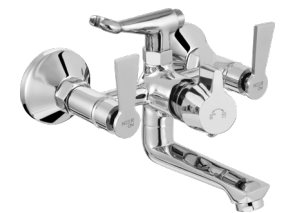

WALL MIXER TELEPHONIC WITH CRUTCH
TX-1614
M.R.P ₹ 4180/-